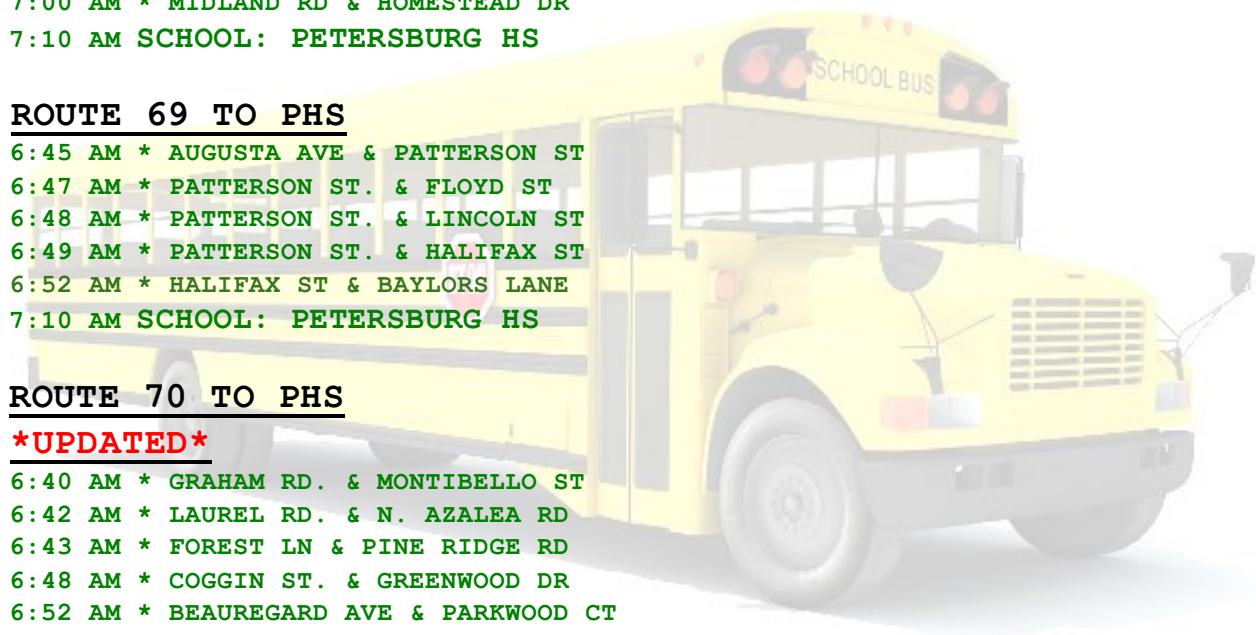

PETERSBURG HIGH SCHOOL

Bell Time to Petersburg High School 7:14 AM

Dismissal time from Petersburg High 2:30 PM

Routes for 2021-22

ROUTE 68 TO PHS

6:45 AM * WAKEFIELD AVE & WALNUT BLVD
6:49 AM * HOLLYHILL DR & DEERFIELD DR
6:50 AM * GLENDALE AVE & WOODED LN
6:51 AM * DEERFIELD DR & WILLOW ST
6:52 AM * DEERFIELD DR & BRANCHWOOD AVE
6:55 AM * OAK HILL RD & AMHERST DR
6:57 AM * FOREST HILLS RD & N PARK DR
7:00 AM * MIDLAND RD & HOMESTEAD DR
7:10 AM SCHOOL: PETERSBURG HS

ROUTE 69 TO PHS

6:45 AM * AUGUSTA AVE & PATTERSON ST
6:47 AM * PATTERSON ST. & FLOYD ST
6:48 AM * PATTERSON ST. & LINCOLN ST
6:49 AM * PATTERSON ST. & HALIFAX ST
6:52 AM * HALIFAX ST & BAYLORS LANE
7:10 AM SCHOOL: PETERSBURG HS

ROUTE 70 TO PHS

UPDATED

6:40 AM * GRAHAM RD. & MONTIBELLO ST
6:42 AM * LAUREL RD. & N. AZALEA RD
6:43 AM * FOREST LN & PINE RIDGE RD
6:48 AM * COGGIN ST. & GREENWOOD DR
6:52 AM * BEAUREGARD AVE & PARKWOOD CT
6:54 AM * BEAUREGARD AVE & WINDSOR RD
6:56 AM * SUNSET AVE & WESTOVER AVE
6:58 AM * SUNSET AVE & WOODLAND RD
6:59 AM * WOODLAND RD & OAKRIDGE RD
7:01 AM * JOHNSON AVE & VARINA AVE
7:10 AM SCHOOL: PETERSBURG HS

ROUTE 71 TO PHS

6:46 AM * CULPEPPER AVE & PRINCE GEORGE ST
6:48 AM * CULPEPPER AVE & SLAGLE AVE
6:48 AM * RICHMOND AVE & HENRICO ST
6:50 AM * RICHMOND AVE & ASH ST
6:52 AM * RICHMOND AVE & NASH ST