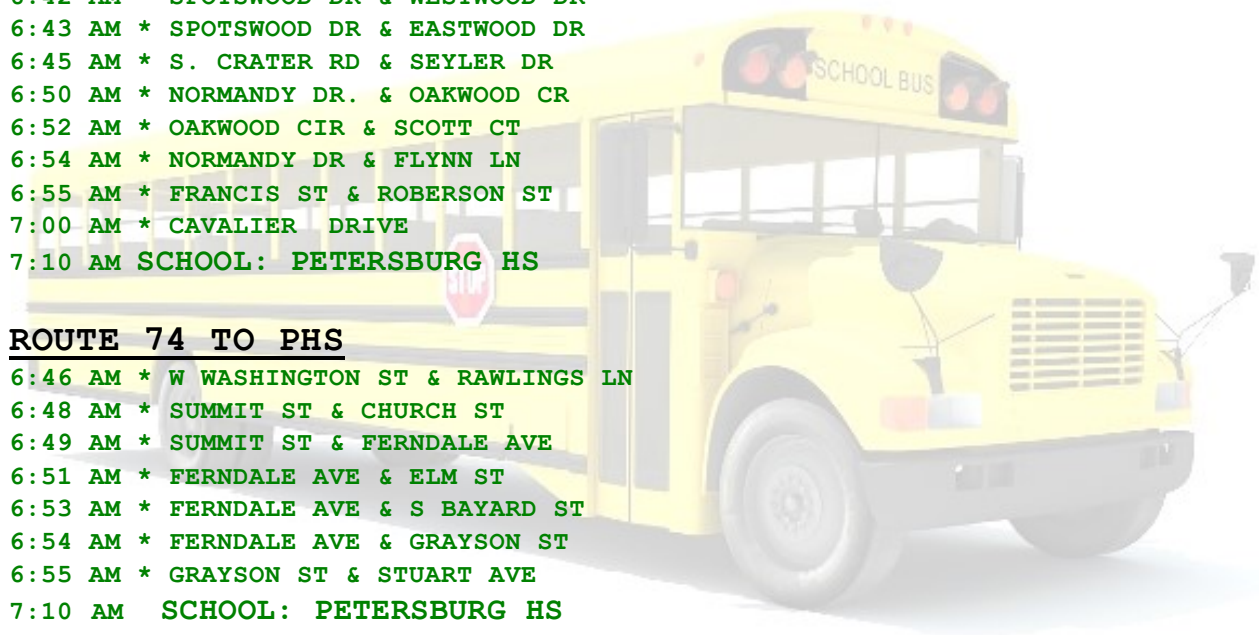

PETERSBURG HIGH SCHOOL

Bell Time to Petersburg High School 7:14 AM

Dismissal time from Petersburg High 2:30 PM

Routes for 2021-22

6:55 AM * PETERSBURG EAST APTS (CROATAN)

7:10 AM SCHOOL: PETERSBURG HS

ROUTE 72 TO PHS

6:30 AM * CRATER PINES APTS

6:34 AM * CRATER WOODS APTS

6:35 AM * CRATER CIRCLE & ADDISON WAY

6:37 AM * S. CRATER RD & SOUTH PLAINS DR

6:38 AM * S. CRATER RD & RICHLAND RD

6:40 AM * BEECHWOOD DR & LAKEWOOD DR

6:42 AM * SPOTSWOOD DR & WESTWOOD DR

6:43 AM * SPOTSWOOD DR & EASTWOOD DR

6:45 AM * S. CRATER RD & SEYLER DR

6:50 AM * NORMANDY DR. & OAKWOOD CR

6:52 AM * OAKWOOD CIR & SCOTT CT

6:54 AM * NORMANDY DR & FLYNN LN

6:55 AM * FRANCIS ST & ROBERSON ST

7:00 AM * CAVALIER DRIVE

7:10 AM SCHOOL: PETERSBURG HS

ROUTE 74 TO PHS

6:46 AM * W WASHINGTON ST & RAWLINGS LN

6:48 AM * SUMMIT ST & CHURCH ST

6:49 AM * SUMMIT ST & FERNDALE AVE

6:51 AM * FERNDALE AVE & ELM ST

6:53 AM * FERNDALE AVE & S BAYARD ST

6:54 AM * FERNDALE AVE & GRAYSON ST

6:55 AM * GRAYSON ST & STUART AVE

7:10 AM SCHOOL: PETERSBURG HS

ROUTE 75 TO PHS

6:47 AM * DUPUY RD & ELM ST

6:49 AM * SUMMIT POINTE APTS (LEE HALL APTS)

6:50 AM * 642 CONFEDERATE AVE.

6:51 AM * HATCHETT RD & SHADY HILL LN

6:53 AM * HATCHETT RD & DUPUY RD

6:55 AM * SANDY LANE & NANCE RD

6:57 AM * NANCE DR & CARROLL AVE

6:59 AM * PARKVIEW & ALS LANE

7:05 AM SCHOOL: PETERSBURG HS