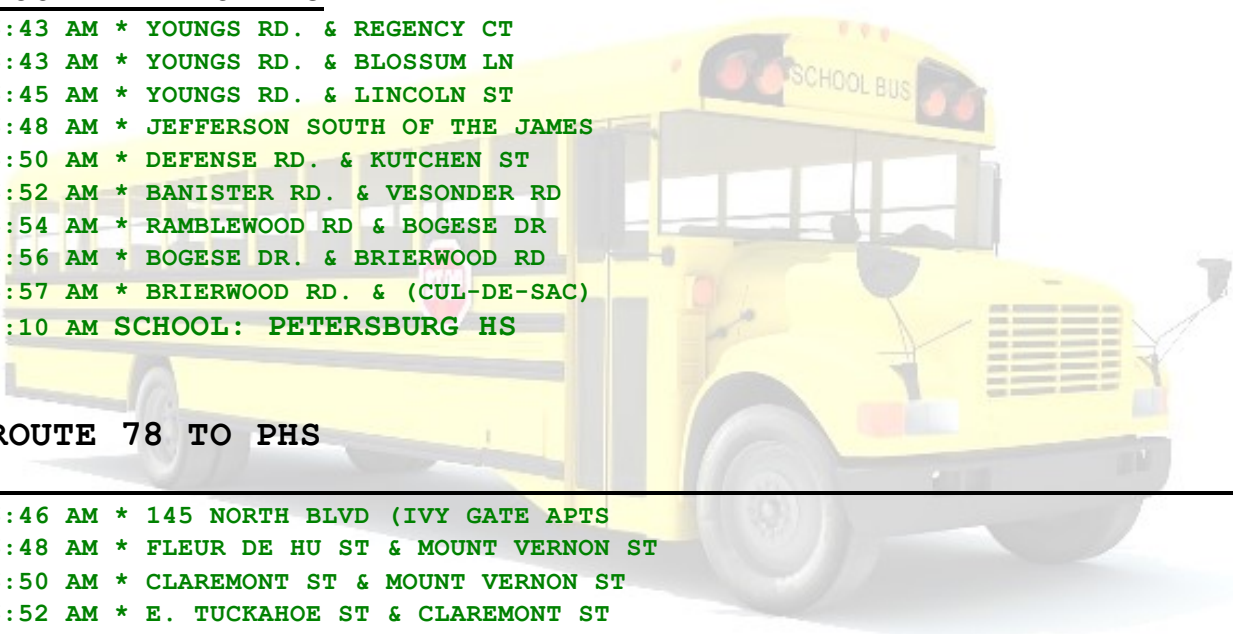

PETERSBURG HIGH SCHOOL

Bell Time to Petersburg High School 7:14 AM

Dismissal time from Petersburg High 2:30 PM

Routes for 2021-22

ROUTE 76 TO PHS

6:48 AM * E WYTHE ST & OLD CHURCH ST
6:50 AM * OLD WYTHE ST. & CENTER ST
6:52 AM * OLD WYTHE ST. & ACCOMACK ST
6:54 AM * AMELIA ST & PATRICK ST
6:57 AM * E. BANK ST & N. OLD CHURCH ST
7:10 AM SCHOOL: PETERSBURG HS

ROUTE 77 TO PHS

6:43 AM * YOUNGS RD. & REGENCY CT
6:43 AM * YOUNGS RD. & BLOSSUM LN
6:45 AM * YOUNGS RD. & LINCOLN ST
6:48 AM * JEFFERSON SOUTH OF THE JAMES
6:50 AM * DEFENSE RD. & KUTCHEN ST
6:52 AM * BANISTER RD. & VESONDER RD
6:54 AM * RAMBLEWOOD RD & BOGESE DR
6:56 AM * BOGESE DR. & BRIERWOOD RD
6:57 AM * BRIERWOOD RD. & (CUL-DE-SAC)
7:10 AM SCHOOL: PETERSBURG HS

ROUTE 78 TO PHS

6:46 AM * 145 NORTH BLVD (IVY GATE APTS
6:48 AM * FLEUR DE HU ST & MOUNT VERNON ST
6:50 AM * CLAREMONT ST & MOUNT VERNON ST
6:52 AM * E. TUCKAHOE ST & CLAREMONT ST
6:54 AM * E. TUCKAHOE ST. & MOUNT VERNON ST
6:55 AM * E. TUCKAHOE ST. & S. SYCAMORE ST
6:57 AM * W. TUCKAHOE ST. & BRANDON AVE
6:58 AM * W. TUCKAHOE ST. & MATOAX AVE
6:59 AM * BERKELEY AVE & WEYANOKE ST
7:00 AM * BERKELEY AVE & W SOUTH BLVD
7:10 AM SCHOOL: PETERSBURG HS

ROUTE 80 TO PHS

6:45 AM * ALBEMARLE ST & BEECH ST
6:47 AM * PLEASANTS LN & BEECH ST
6:49 AM * VALOR DR. & E VALOR DR