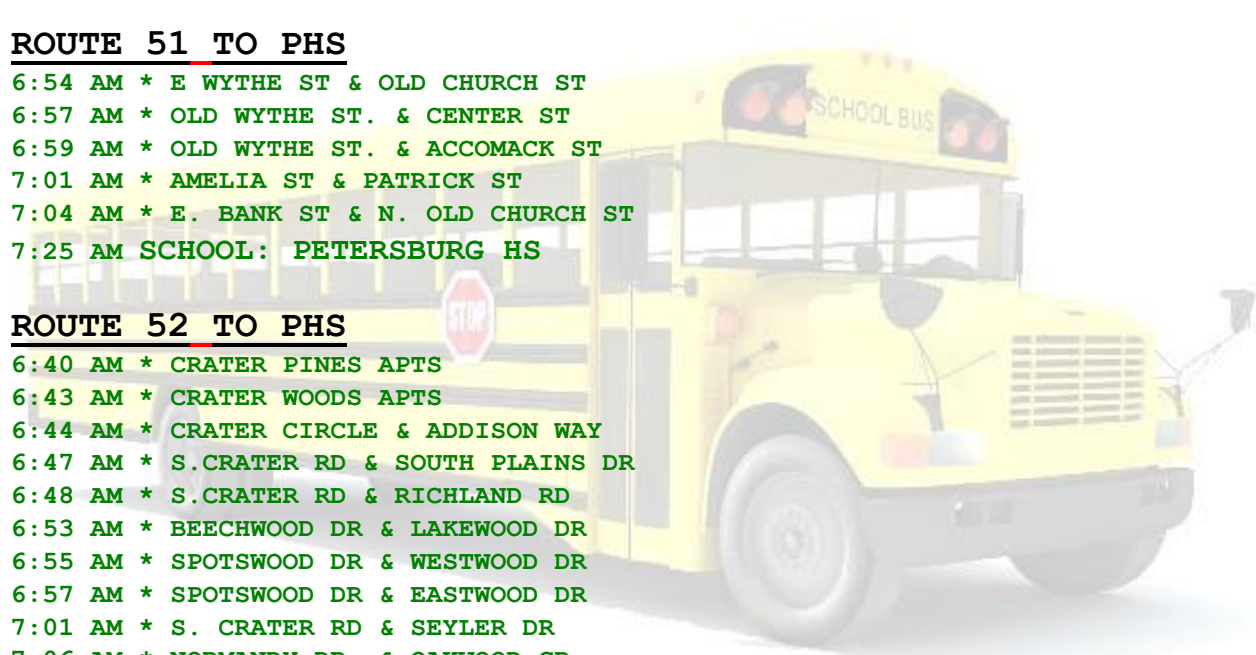

Routes for 2022-23

ROUTE 50 TO PHS

6:45 AM * DUPUY RD & ELM ST
6:48 AM * SUMMIT POINTE APTS (LEE HALL APTS)
6:54 AM * 642 CONFEDERATE AVE.
6:55 AM * HATCHETT RD & SHADY HILL LN
7:00 AM * HATCHETT RD & DUPUY RD
7:03 AM * SANDY LANE & NANCE RD
7:05 AM * NANCE DR & CARROLL AVE
7:08 AM * PARKVIEW & ALS LANE
7:25 AM SCHOOL: PETERSBURG HS

ROUTE 51 TO PHS

6:54 AM * E WYTHE ST & OLD CHURCH ST
6:57 AM * OLD WYTHE ST. & CENTER ST
6:59 AM * OLD WYTHE ST. & ACCOMACK ST
7:01 AM * AMELIA ST & PATRICK ST
7:04 AM * E. BANK ST & N. OLD CHURCH ST
7:25 AM SCHOOL: PETERSBURG HS

ROUTE 52 TO PHS

6:40 AM * CRATER PINES APTS
6:43 AM * CRATER WOODS APTS
6:44 AM * CRATER CIRCLE & ADDISON WAY
6:47 AM * S.CRATER RD & SOUTH PLAINS DR
6:48 AM * S.CRATER RD & RICHLAND RD
6:53 AM * BEECHWOOD DR & LAKEWOOD DR
6:55 AM * SPOTSWOOD DR & WESTWOOD DR
6:57 AM * SPOTSWOOD DR & EASTWOOD DR
7:01 AM * S. CRATER RD & SEYLER DR
7:06 AM * NORMANDY DR. & OAKWOOD CR
7:07 AM * OAKWOOD CIR & SCOTT CT
7:08 AM * NORMANDY DR & FLYNN LN
7:09 AM * FRANCIS ST & ROBERSON ST
7:14 AM * 200 CAVALIER DRIVE (CAVALIER APTS)
7:25 AM SCHOOL: PETERSBURG HS

ROUTE 53 TO PHS

6:50 AM * CULPEPPER AVE & PRINCE GEORGE ST
6:52 AM * CULPEPPER AVE & SLAGLE AVE
6:56 AM * RICHMOND AVE & HENRICO ST
6:57 AM * RICHMOND AVE & ASH ST
6:59 AM * RICHMOND AVE & NASH ST
7:01 AM * PETERSBURG EAST APTS (CROATAN)
7:25 AM SCHOOL: PETERSBURG HS