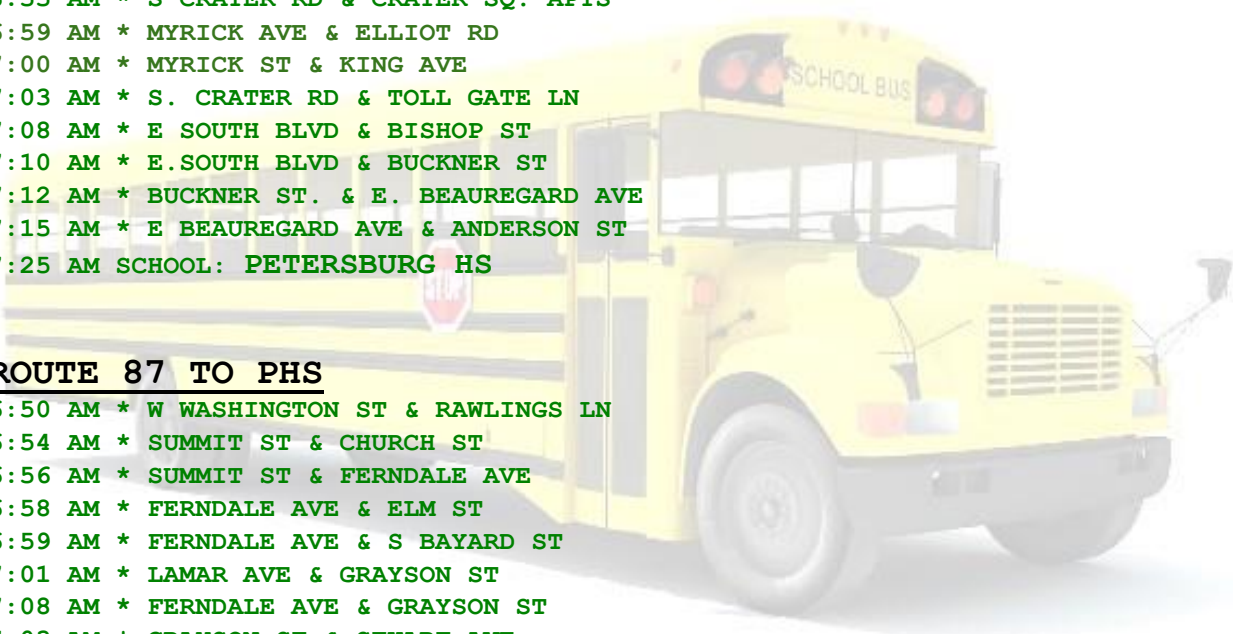

PETERSBURG HIGH SCHOOL

Bell Time to Petersburg High School 7:30 AM

Dismissal time from Petersburg High 2:45 PM

Routes for 2022-23

6:51 AM * HINTON ST. & JONES ST
6:53 AM * HINTON ST. & LAFAYETTE ST
6:55 AM * LAFAYETTE ST. & HIGH ST
6:57 AM * HIGH ST. & HURT ST
7:00 AM * W HIGH ST & N WEST ST
7:02 AM * HINTON ST & WEST ST
7:04 AM * 838 WYTHE ST. (House)
7:06 AM * PINE ST & WYTHE ST
7:25 AM SCHOOL: PETERSBURG HS

ROUTE 85 TO PHS

6:55 AM * S CRATER RD & CRATER SQ. APTS
6:59 AM * MYRICK AVE & ELLIOT RD
7:00 AM * MYRICK ST & KING AVE
7:03 AM * S. CRATER RD & TOLL GATE LN
7:08 AM * E SOUTH BLVD & BISHOP ST
7:10 AM * E.SOUTH BLVD & BUCKNER ST
7:12 AM * BUCKNER ST. & E. BEAUREGARD AVE
7:15 AM * E BEAUREGARD AVE & ANDERSON ST
7:25 AM SCHOOL: PETERSBURG HS

ROUTE 87 TO PHS

6:50 AM * W WASHINGTON ST & RAWLINGS LN
6:54 AM * SUMMIT ST & CHURCH ST
6:56 AM * SUMMIT ST & FERNDALE AVE
6:58 AM * FERNDALE AVE & ELM ST
6:59 AM * FERNDALE AVE & S BAYARD ST
7:01 AM * LAMAR AVE & GRAYSON ST
7:08 AM * FERNDALE AVE & GRAYSON ST
7:03 AM * GRAYSON ST & STUART AVE
7:07 AM * COTTONWOOD DR & JUNIPER RD
7:25 AM SCHOOL: PETERSBURG HS