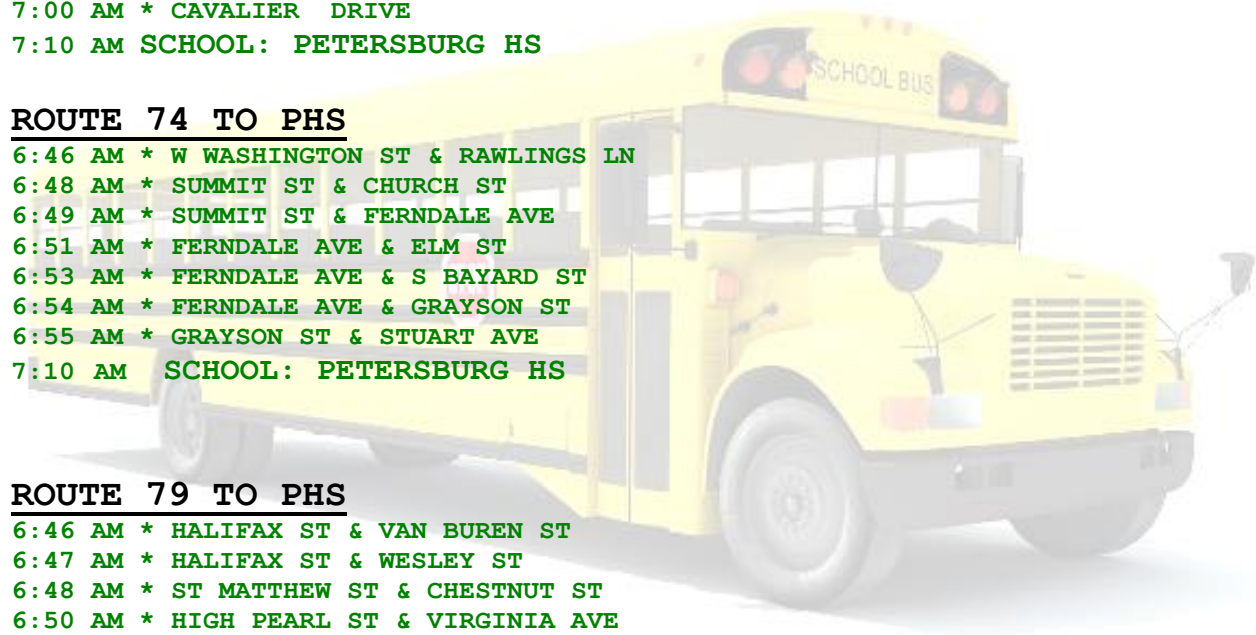

ROUTE 72 TO PHS

6:30 AM * CRATER PINES APTS
6:34 AM * CRATER WOODS APTS
6:35 AM * CRATER CIRCLE & ADDISON WAY
6:37 AM * S. CRATER RD & SOUTH PLAINS DR
6:38 AM * S. CRATER RD & RICHLAND RD
6:40 AM * BEECHWOOD DR & LAKEWOOD DR
6:42 AM * SPOTSWOOD DR & WESTWOOD DR
6:43 AM * SPOTSWOOD DR & EASTWOOD DR
6:45 AM * S. CRATER RD & SEYLER DR
6:50 AM * NORMANDY DR. & OAKWOOD CR
6:52 AM * OAKWOOD CIR & SCOTT CT
6:54 AM * NORMANDY DR & FLYNN LN
6:55 AM * FRANCIS ST & ROBERSON ST
7:00 AM * CAVALIER DRIVE
7:10 AM SCHOOL: PETERSBURG HS

ROUTE 74 TO PHS

6:46 AM * W WASHINGTON ST & RAWLINGS LN
6:48 AM * SUMMIT ST & CHURCH ST
6:49 AM * SUMMIT ST & FERNDALE AVE
6:51 AM * FERNDALE AVE & ELM ST
6:53 AM * FERNDALE AVE & S BAYARD ST
6:54 AM * FERNDALE AVE & GRAYSON ST
6:55 AM * GRAYSON ST & STUART AVE
7:10 AM SCHOOL: PETERSBURG HS

ROUTE 79 TO PHS

6:46 AM * HALIFAX ST & VAN BUREN ST
6:47 AM * HALIFAX ST & WESLEY ST
6:48 AM * ST MATTHEW ST & CHESTNUT ST
6:50 AM * HIGH PEARL ST & VIRGINIA AVE
7:10 AM SCHOOL: PETERSBURG HS

ROUTE 75 TO PHS

6:47 AM * DUPUY RD & ELM ST
6:49 AM * SUMMIT POINTE APTS (LEE HALL APTS)
6:50 AM * 642 CONFEDERATE AVE.
6:51 AM * HATCHETT RD & SHADY HILL LN
6:53 AM * HATCHETT RD & DUPUY RD
6:55 AM * SANDY LANE & NANCE RD
6:57 AM * NANCE DR & CARROLL AVE
6:59 AM * PARKVIEW & ALS LANE
7:05 AM SCHOOL: PETERSBURG HS