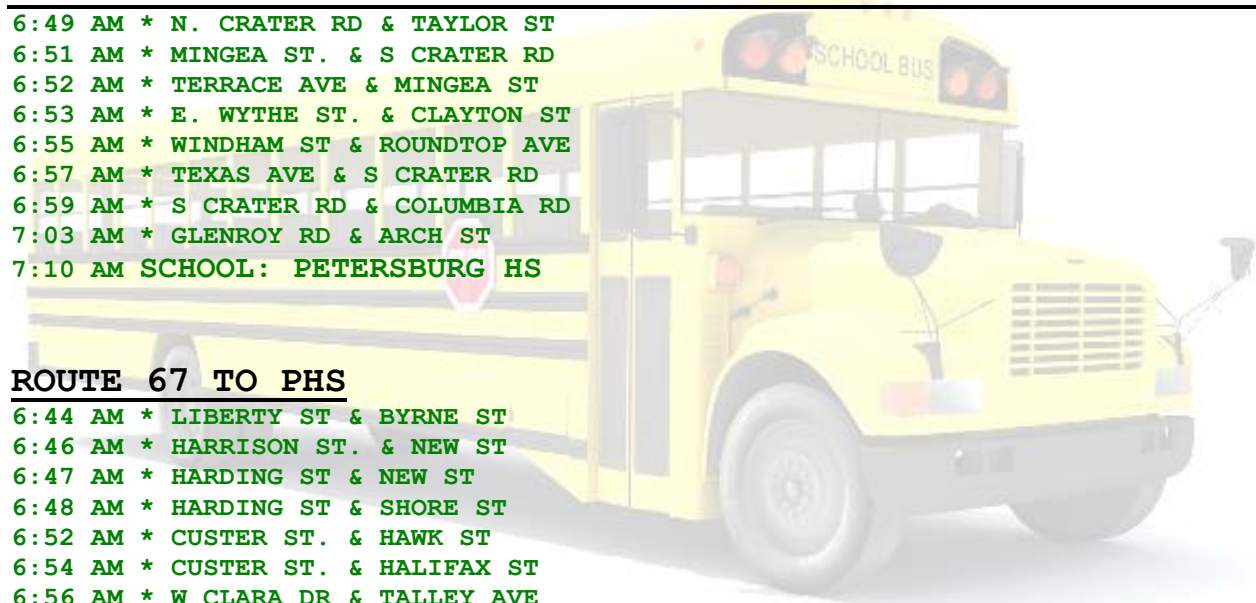

PETERSBURG HIGH SCHOOL

Bell Time to Petersburg High School 7:15 AM
Dismissal time from Petersburg High 12:45 PM
Routes for 2020-21

ROUTE 83 TO PHS

6:46 AM * SAPONY ST & WITTEN ST (DO NOT CROSS TRACKS ~ USE M L K BRIDGE)
6:48 AM * LOGAN ST & ROLFE ST (DO NOT CROSS TRACKS ~ USE M L K BRIDGE)
6:50 AM * NORTH SYCAMORE St & WEST OLD ST
6:52 AM * FRANKLIN ST. & N JEFFERSON ST
6:54 AM * S. JEFFERSON ST & MARSHALL ST
6:55 AM * S. JEFFERSON ST & FILLMORE ST
6:57 AM * WEBSTER & MARS (Webster Court Apt.)
6:58 AM * S. JEFFERSON ST & MERCURY ST
7:00 AM * S. JEFFERSON ST & GRAHAM RD
7:01 AM * SHORE ST & SYCAMORE ST
7:10 AM SCHOOL: PETERSBURG HS

ROUTE 66 TO PHS

6:49 AM * N. CRATER RD & TAYLOR ST
6:51 AM * MINGEA ST. & S CRATER RD
6:52 AM * TERRACE AVE & MINGEA ST
6:53 AM * E. WYTHE ST. & CLAYTON ST
6:55 AM * WINDHAM ST & ROUNDTOP AVE
6:57 AM * TEXAS AVE & S CRATER RD
6:59 AM * S CRATER RD & COLUMBIA RD
7:03 AM * GLENROY RD & ARCH ST
7:10 AM SCHOOL: PETERSBURG HS

ROUTE 67 TO PHS

6:44 AM * LIBERTY ST & BYRNE ST
6:46 AM * HARRISON ST. & NEW ST
6:47 AM * HARDING ST & NEW ST
6:48 AM * HARDING ST & SHORE ST
6:52 AM * CUSTER ST. & HAWK ST
6:54 AM * CUSTER ST. & HALIFAX ST
6:56 AM * W CLARA DR & TALLEY AVE
6:58 AM * TALLEY AVE & COOL SPRING DR
7:00 AM * HILLSIDE DR. & WEAVER AVE
7:04 AM * CAMELOT AREA
7:10 AM SCHOOL: PETERSBURG HS