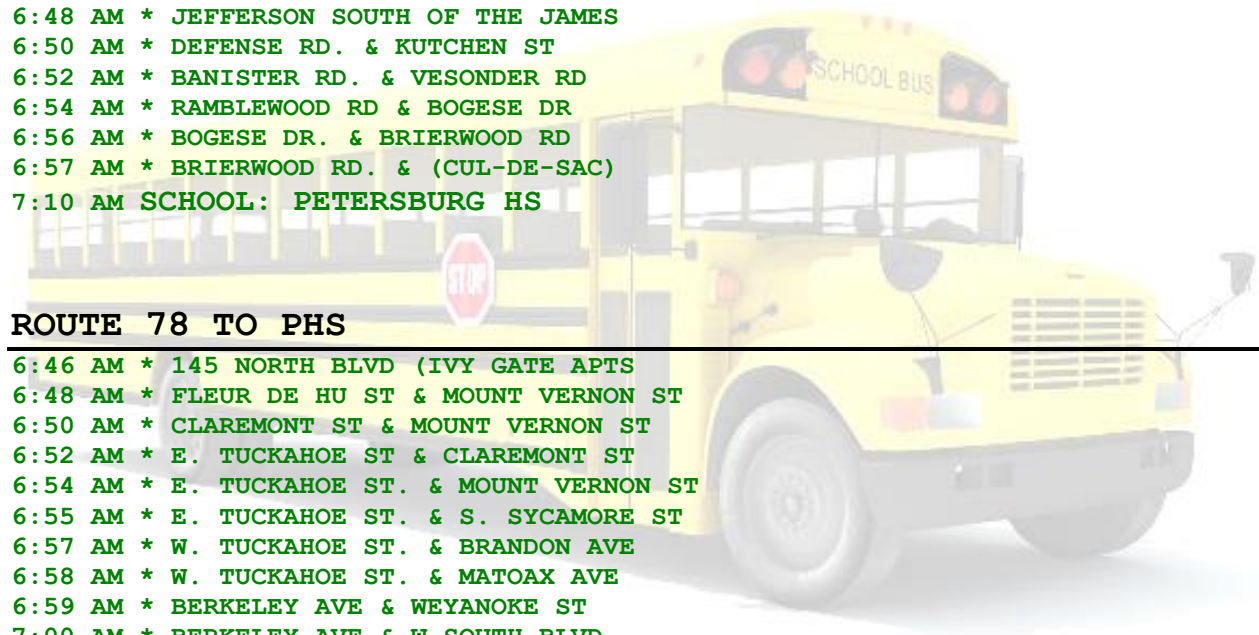

ROUTE 76 TO PHS

6:48 AM * E WYTHE ST & OLD CHURCH ST
6:50 AM * OLD WYTHE ST. & CENTER ST
6:52 AM * OLD WYTHE ST. & ACCOMACK ST
6:54 AM * AMELIA ST & PATRICK ST
6:57 AM * E. BANK ST & N. OLD CHURCH ST
7:10 AM SCHOOL: PETERSBURG HS

ROUTE 77 TO PHS

6:43 AM * YOUNGS RD. & REGENCY CT
6:43 AM * YOUNGS RD. & BLOSSUM LN
6:45 AM * YOUNGS RD. & LINCOLN ST
6:48 AM * JEFFERSON SOUTH OF THE JAMES
6:50 AM * DEFENSE RD. & KUTCHEN ST
6:52 AM * BANISTER RD. & VESONDER RD
6:54 AM * RAMBLEWOOD RD & BOGESE DR
6:56 AM * BOGESE DR. & BRIERWOOD RD
6:57 AM * BRIERWOOD RD. & (CUL-DE-SAC)
7:10 AM SCHOOL: PETERSBURG HS

ROUTE 78 TO PHS

6:46 AM * 145 NORTH BLVD (IVY GATE APTS
6:48 AM * FLEUR DE HU ST & MOUNT VERNON ST
6:50 AM * CLAREMONT ST & MOUNT VERNON ST
6:52 AM * E. TUCKAHOE ST & CLAREMONT ST
6:54 AM * E. TUCKAHOE ST. & MOUNT VERNON ST
6:55 AM * E. TUCKAHOE ST. & S. SYCAMORE ST
6:57 AM * W. TUCKAHOE ST. & BRANDON AVE
6:58 AM * W. TUCKAHOE ST. & MATOAX AVE
6:59 AM * BERKELEY AVE & WEYANOKE ST
7:00 AM * BERKELEY AVE & W SOUTH BLVD
7:10 AM SCHOOL: PETERSBURG HS

ROUTE 80 TO PHS

6:45 AM * ALBEMARLE ST & BEECH ST
6:47 AM * PLEASANTS LN & BEECH ST
6:49 AM * VALOR DR. & E VALOR DR
6:51 AM * S. HALCUN & DUKE DR
6:53 AM * N. HALCUN DR. & DARBY DR
6:55 AM * N. HALCUN DR & CIRCLE DR
6:56 AM * WEST LANE & DINWIDDIE CT
6:58 AM * DINWIDDIE CT & YOUNGS RD
7:10 AM SCHOOL: PETERSBURG HS