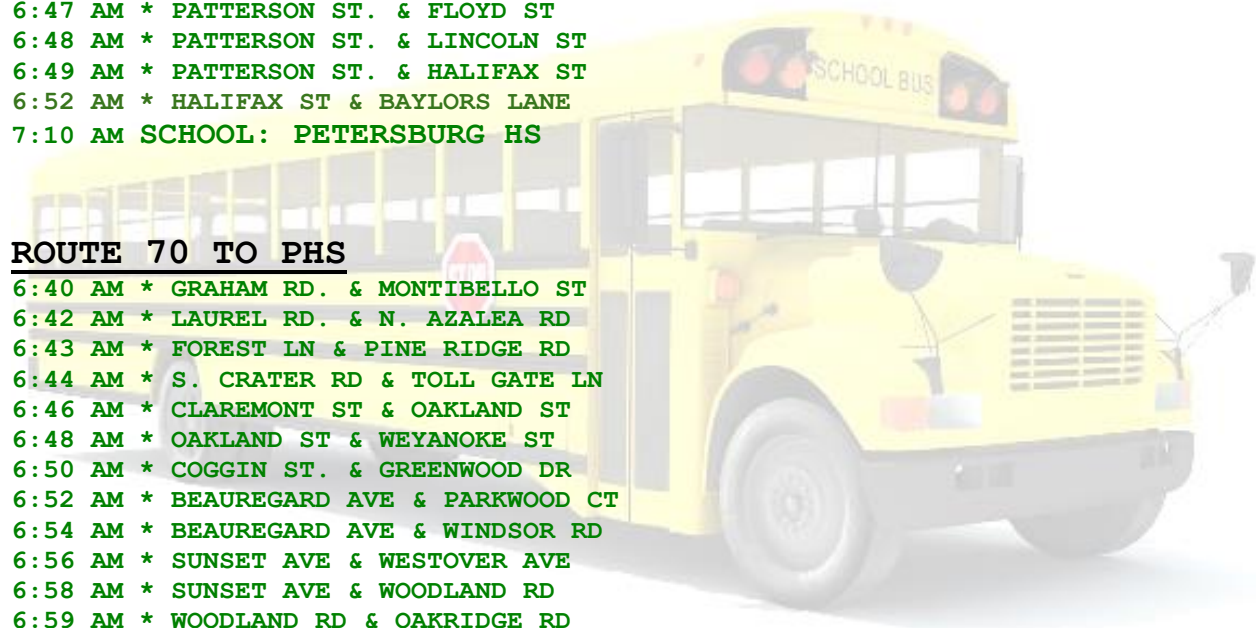

**ROUTE 71 TO PHS**

6:46 AM \* CULPEPPER AVE & PRINCE GEORGE ST  
6:48 AM \* CULPEPPER AVE & SLAGLE AVE  
6:48 AM \* RICHMOND AVE & HENRICO ST  
6:50 AM \* RICHMOND AVE & ASH ST  
6:52 AM \* RICHMOND AVE & NASH ST  
6:55 AM \* PETERSBURG EAST APTS (CROATAN)  
7:10 AM SCHOOL: PETERSBURG HS