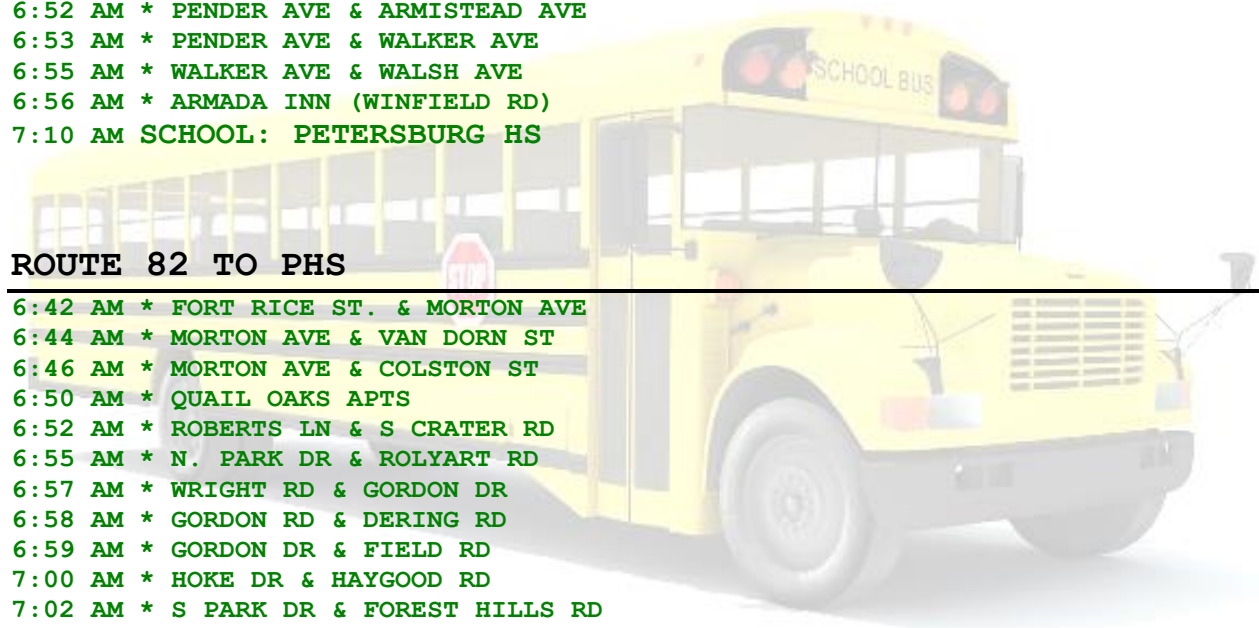

ROUTE 81 TO PHS

6:27 AM * SUNSET MOBILE HM
6:28 AM * FORD MOBILE HM
6:29 AM * SPRING GARDEN MH
6:31 AM * 1200 AQUA LANE APTS
6:33 AM * 2520 COUNTY DRIVE
6:35 AM * MEADOWBROOK ST & E NORMANDALE AVE
6:37 AM * 2874 COUNTY DR
6:41 AM * COUNTY DR. & PINETREE APTS
6:42 AM * BAXTER RD & TRAVIS LN
6:43 AM * 1473 BAXTER RD
6:45 AM * SHADY GROVE TRAILER PARK
6:47 AM *AMERICAN INN
6:50 AM * BRECKENRIDGE AVE & PENDER AVE
6:52 AM * PENDER AVE & ARMISTEAD AVE
6:53 AM * PENDER AVE & WALKER AVE
6:55 AM * WALKER AVE & WALSH AVE
6:56 AM * ARMADA INN (WINFIELD RD)
7:10 AM SCHOOL: PETERSBURG HS

ROUTE 82 TO PHS

6:42 AM * FORT RICE ST. & MORTON AVE
6:44 AM * MORTON AVE & VAN DORN ST
6:46 AM * MORTON AVE & COLSTON ST
6:50 AM * QUAIL OAKS APTS
6:52 AM * ROBERTS LN & S CRATER RD
6:55 AM * N. PARK DR & ROLYART RD
6:57 AM * WRIGHT RD & GORDON DR
6:58 AM * GORDON RD & DERING RD
6:59 AM * GORDON DR & FIELD RD
7:00 AM * HOKE DR & HAYGOOD RD
7:02 AM * S PARK DR & FOREST HILLS RD
7:04 AM * DENISE RD & GUSTAVO LN
7:10 AM SCHOOL: PETERSBURG HS

ROUTE 64 TO PHS

6:50 AM * VIRGINIA AVE & MELVILLE ST
6:52 AM * MELVILLE ST & COURT ST
6:54 AM * N.CAROLINA AVE & ST JAMES ST
6:56 AM * CHESTNUT ST & N CAROLINA AVE
6:58 AM * LIEUTENANT RUN APTS
7:00 AM * JOHNSON RD & TANGLEWOOD APTS
7:05 AM SCHOOL: PETERSBURG HS